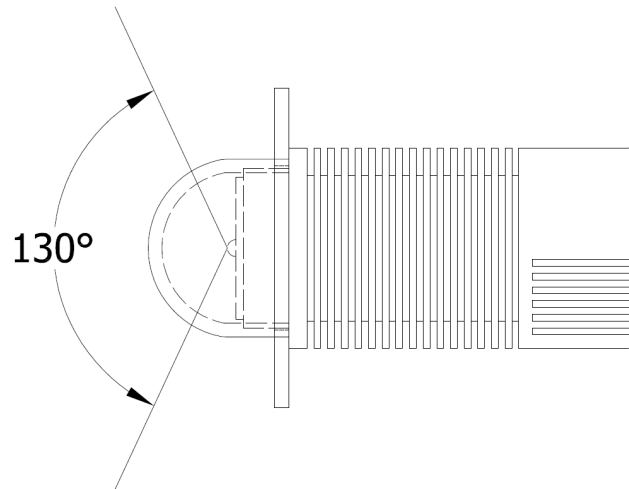

SB-041QD with Mounting Disk

STROBE-BRIK™

SB-040QD and SB-041QD Single Color and RGB LEDs
Architectural-use, DMX-controlled SB-04XQD series

SB-040QD with Mounting Disk