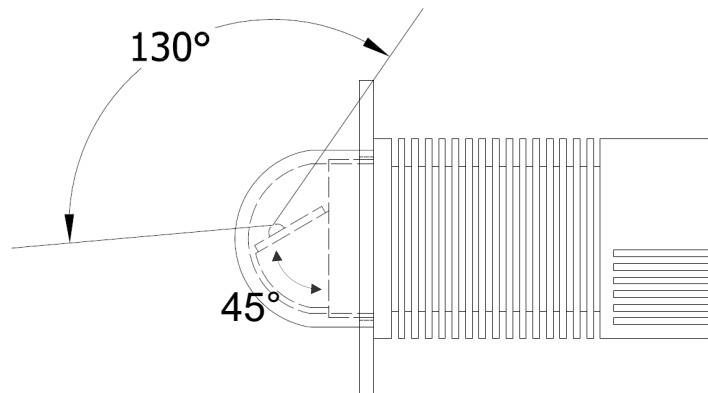

STROBE-BRIK™

SB-040QD and SB-041QD Single Color and RGB LEDs
Architectural-use, DMX-controlled SB-04XQD series

SB-040QD with Mounting Disk