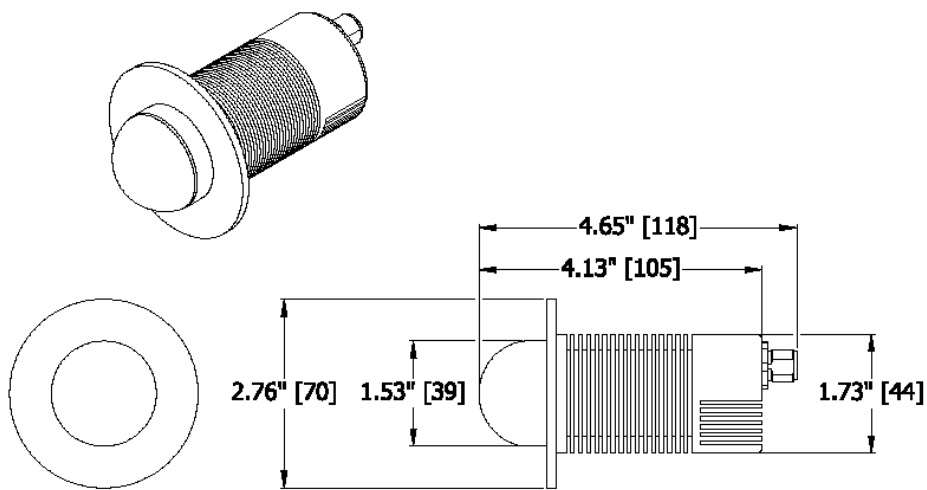

STROBE-BRIK™

SB-040QD and SB-041QD Single Color and RGB LEDs
Architectural-use, DMX-controlled SB-04XQD series

Shown with MB-017 mounting disk